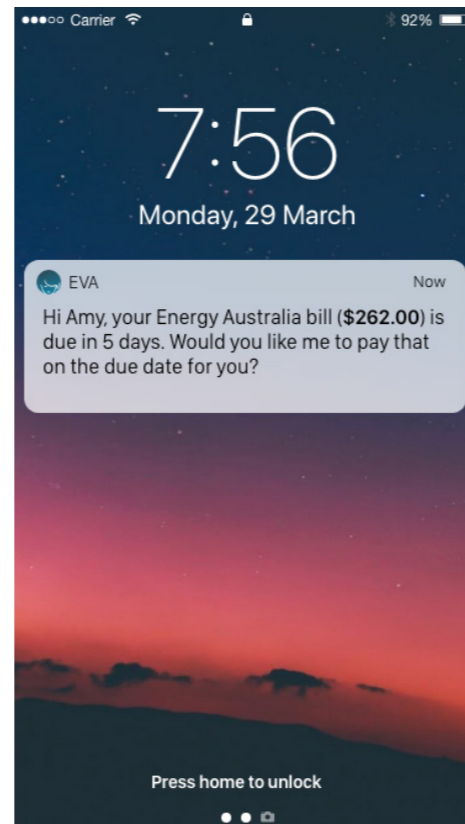

Proactive virtual agent

If the user taps 'No'

Reactive virtual agent